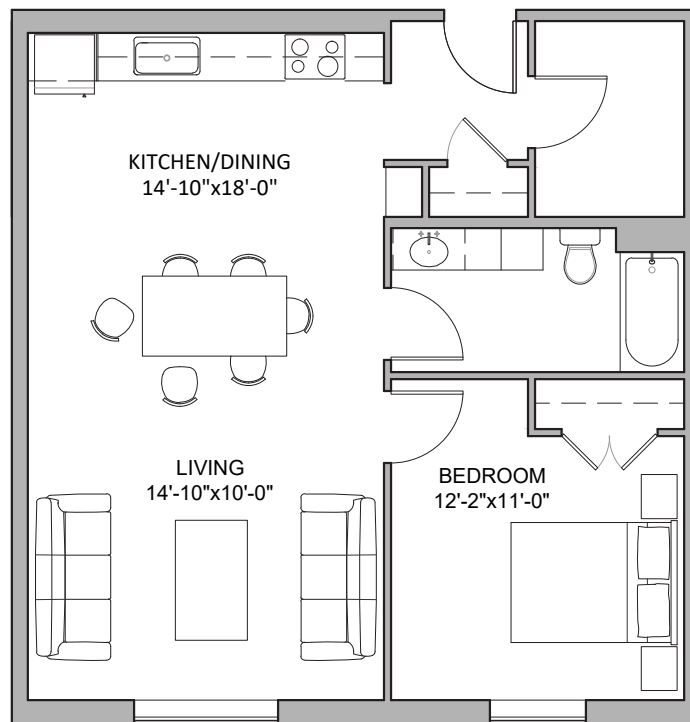

Units 104, 105, 106, 109, 204, 205, 206, 209,
304, 305, 306 & 309

1 Bedroom, 1 Bath | 833 sf.

*All floor plans and dimensions are preliminary and are for illustrative purposes only.
Builder reserves the right to make substitutions and modifications during construction.

Unit 110, 210 & 310

2 Bedroom, 1 Bath | 1,030 sf.

*All floor plans and dimensions are preliminary and are for illustrative purposes only.
Builder reserves the right to make substitutions and modifications during construction.

Units 107, 207 & 207

2 Bedroom, 1 Bath | 1,179 sf.

*All floor plans and dimensions are preliminary and are for illustrative purposes only. Builder reserves the right to make substitutions and modifications during construction.

Units 108, 208 & 208

2 Bedroom, 1 Bath | 1,245 sf.

*All floor plans and dimensions are preliminary and are for illustrative purposes only.
Builder reserves the right to make substitutions and modifications during construction.