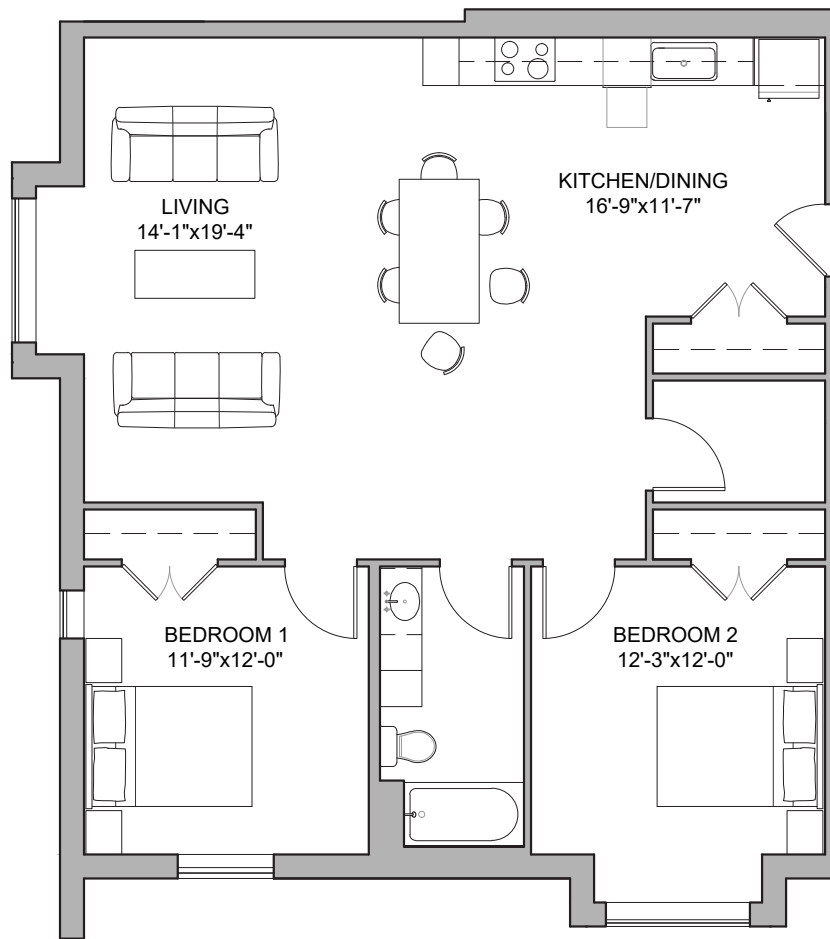

Units 104, 105, 106, 109, 204, 205, 206, 209,
304, 305, 306 & 309

1 Bedroom, 1 Bath | 833 sf.

*All floor plans and dimensions are preliminary and are for illustrative purposes only.
Builder reserves the right to make substitutions and modifications during construction.

Unit 110, 210 & 310

2 Bedroom, 1 Bath | 1,030 sf.

*All floor plans and dimensions are preliminary and are for illustrative purposes only.
Builder reserves the right to make substitutions and modifications during construction.

Units 107, 207 & 207

2 Bedroom, 1 Bath | 1,179 sf.

*All floor plans and dimensions are preliminary and are for illustrative purposes only. Builder reserves the right to make substitutions and modifications during construction.

Units 108, 208 & 208

2 Bedroom, 1 Bath | 1,245 sf.

*All floor plans and dimensions are preliminary and are for illustrative purposes only.
Builder reserves the right to make substitutions and modifications during construction.