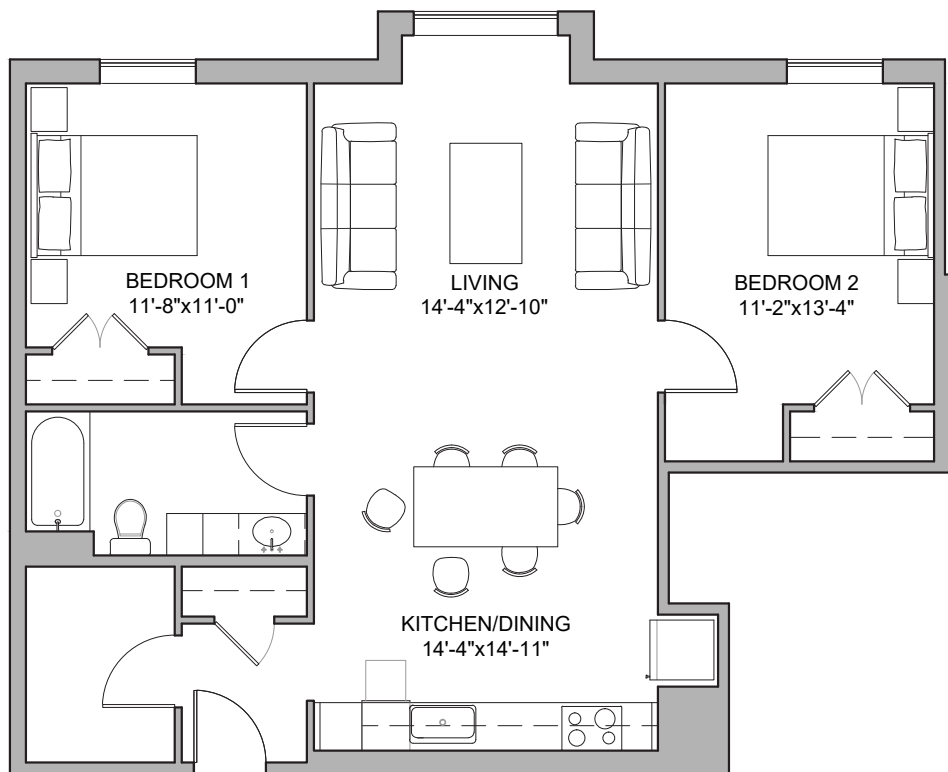

Units 104, 105, 106, 109, 204, 205, 206, 209,
304, 305, 306 & 309

1 Bedroom, 1 Bath | 833 sf.

*All floor plans and dimensions are preliminary and are for illustrative purposes only.
Builder reserves the right to make substitutions and modifications during construction.

Unit 110, 210 & 310

2 Bedroom, 1 Bath | 1,030 sf.

*All floor plans and dimensions are preliminary and are for illustrative purposes only.
Builder reserves the right to make substitutions and modifications during construction.

Units 107, 207 & 207

2 Bedroom, 1 Bath | 1,179 sf.

*All floor plans and dimensions are preliminary and are for illustrative purposes only. Builder reserves the right to make substitutions and modifications during construction.

Units 108, 208 & 208

2 Bedroom, 1 Bath | 1,245 sf.

*All floor plans and dimensions are preliminary and are for illustrative purposes only.
Builder reserves the right to make substitutions and modifications during construction.