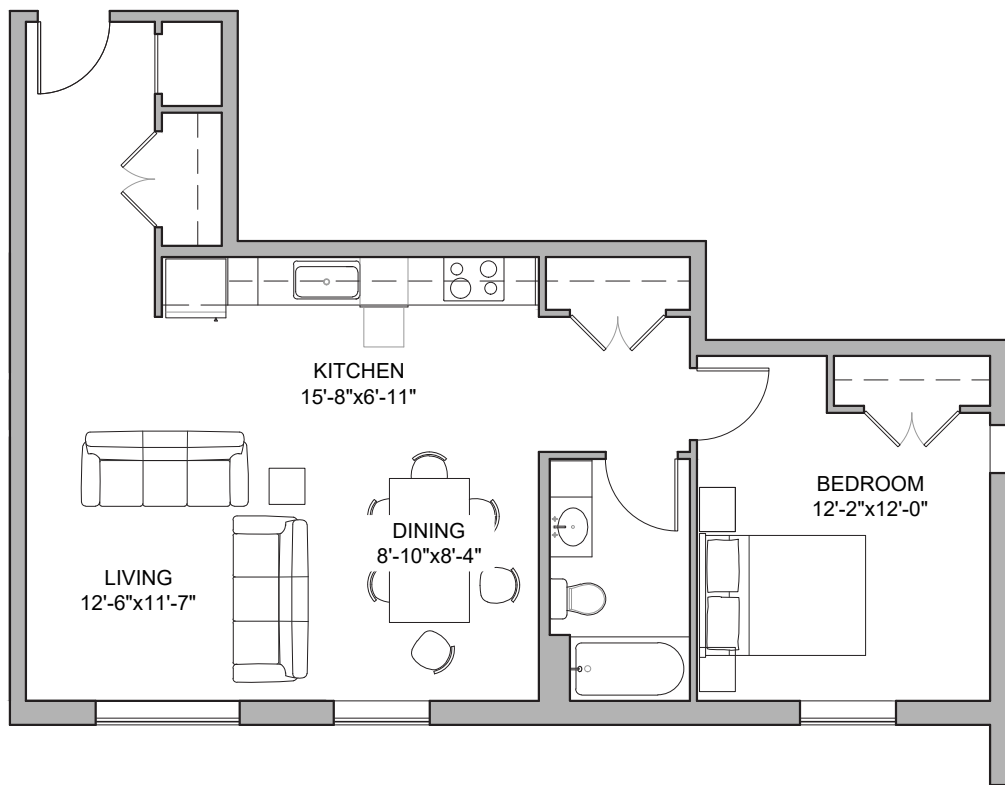

Units 104, 105, 106, 109, 204, 205, 206, 209,
304, 305, 306 & 309

1 Bedroom, 1 Bath | 833 sf.

*All floor plans and dimensions are preliminary and are for illustrative purposes only.
Builder reserves the right to make substitutions and modifications during construction.

Unit 101, 201 & 301

2 Bedroom, 1 Bath | 935 sf.

*All floor plans and dimensions are preliminary and are for illustrative purposes only. Builder reserves the right to make substitutions and modifications during construction.

Unit 102, 202 & 302

1 Bedroom, 1 Bath | 828 sf.

*All floor plans and dimensions are preliminary and are for illustrative purposes only.
Builder reserves the right to make substitutions and modifications during construction.

Units 103, 203 & 303

1 Bedroom, 1 Bath | 855 sf.

*All floor plans and dimensions are preliminary and are for illustrative purposes only. Builder reserves the right to make substitutions and modifications during construction.