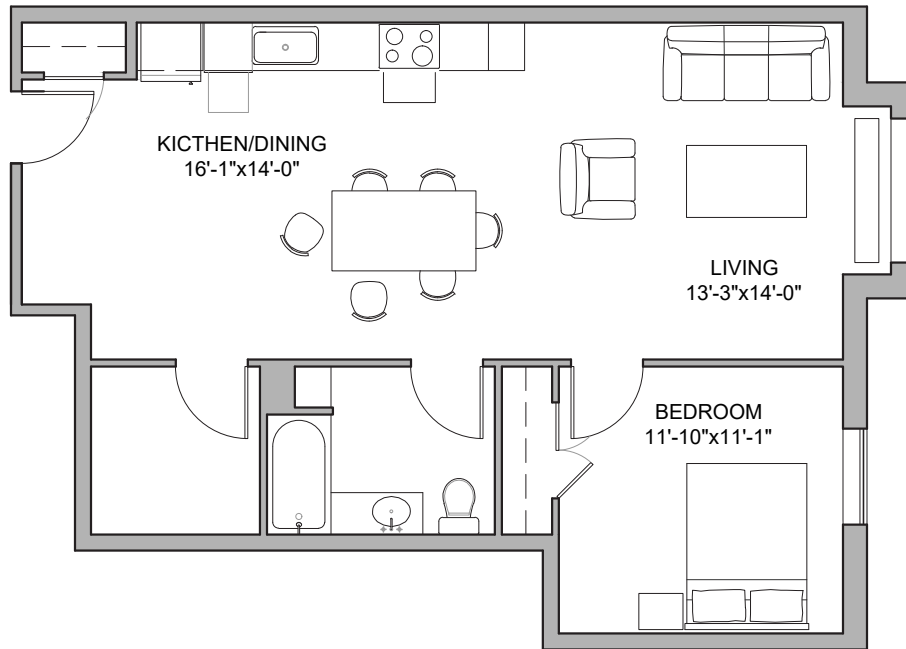

Units 108, 208 & 208

2 Bedroom, 1 Bath | 1,245 sf.

*All floor plans and dimensions are preliminary and are for illustrative purposes only.
Builder reserves the right to make substitutions and modifications during construction.

Unit 101, 201 & 301

2 Bedroom, 1 Bath | 935 sf.

*All floor plans and dimensions are preliminary and are for illustrative purposes only. Builder reserves the right to make substitutions and modifications during construction.

Unit 102, 202 & 302

1 Bedroom, 1 Bath | 828 sf.

*All floor plans and dimensions are preliminary and are for illustrative purposes only.
Builder reserves the right to make substitutions and modifications during construction.

Units 103, 203 & 303

1 Bedroom, 1 Bath | 855 sf.

*All floor plans and dimensions are preliminary and are for illustrative purposes only. Builder reserves the right to make substitutions and modifications during construction.