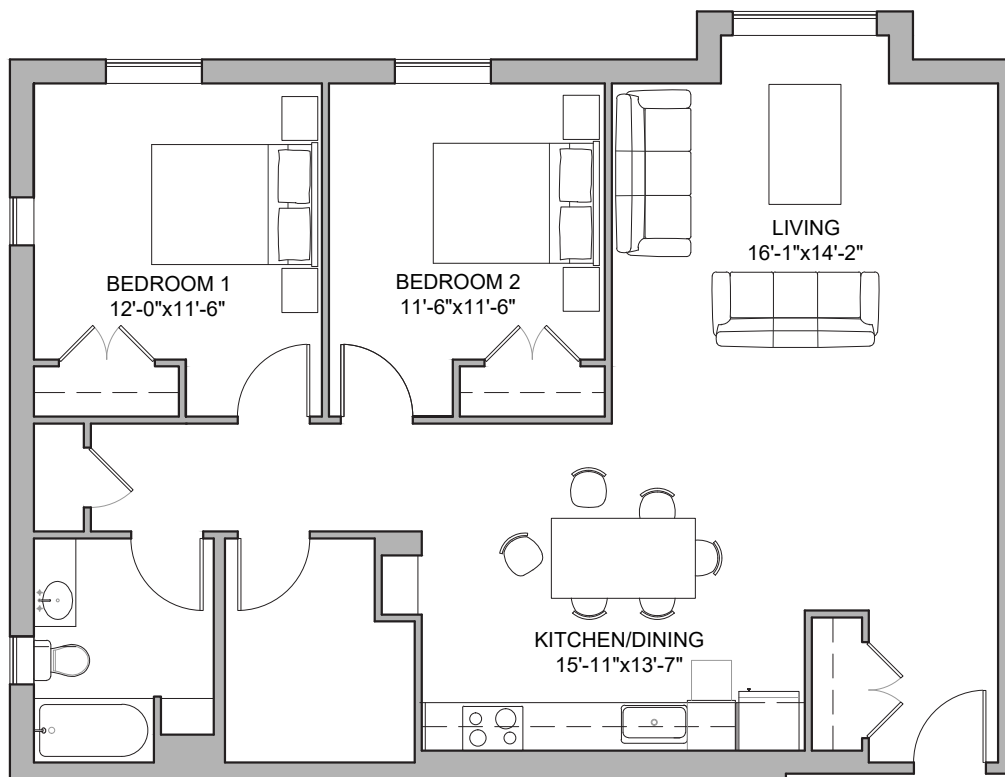

Units 104, 105, 106, 109, 204, 205, 206, 209,
304, 305, 306 & 309

1 Bedroom, 1 Bath | 833 sf.

*All floor plans and dimensions are preliminary and are for illustrative purposes only.
Builder reserves the right to make substitutions and modifications during construction.

Unit 110, 210 & 310

2 Bedroom, 1 Bath | 1,030 sf.

*All floor plans and dimensions are preliminary and are for illustrative purposes only.
Builder reserves the right to make substitutions and modifications during construction.

Units 107, 207 & 207

2 Bedroom, 1 Bath | 1,179 sf.

*All floor plans and dimensions are preliminary and are for illustrative purposes only. Builder reserves the right to make substitutions and modifications during construction.

Units 108, 208 & 208

2 Bedroom, 1 Bath | 1,245 sf.

*All floor plans and dimensions are preliminary and are for illustrative purposes only.
Builder reserves the right to make substitutions and modifications during construction.