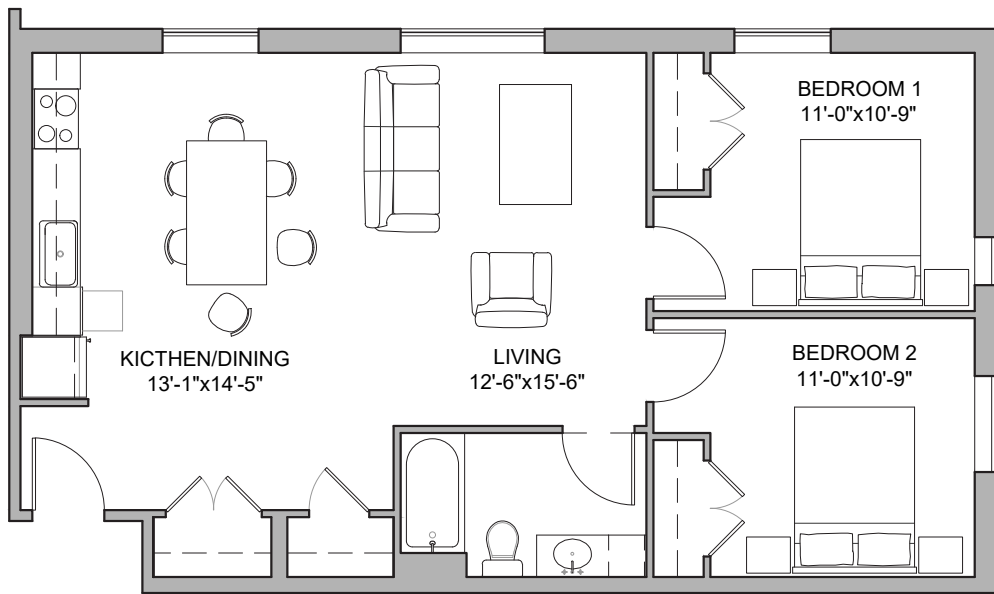

Units 107, 207 & 207

2 Bedroom, 1 Bath | 1,179 sf.

*All floor plans and dimensions are preliminary and are for illustrative purposes only. Builder reserves the right to make substitutions and modifications during construction.

Units 108, 208 & 208

2 Bedroom, 1 Bath | 1,245 sf.

*All floor plans and dimensions are preliminary and are for illustrative purposes only.
Builder reserves the right to make substitutions and modifications during construction.

Unit 101, 201 & 301

2 Bedroom, 1 Bath | 935 sf.

*All floor plans and dimensions are preliminary and are for illustrative purposes only. Builder reserves the right to make substitutions and modifications during construction.

Unit 102, 202 & 302

1 Bedroom, 1 Bath | 828 sf.

*All floor plans and dimensions are preliminary and are for illustrative purposes only.
Builder reserves the right to make substitutions and modifications during construction.